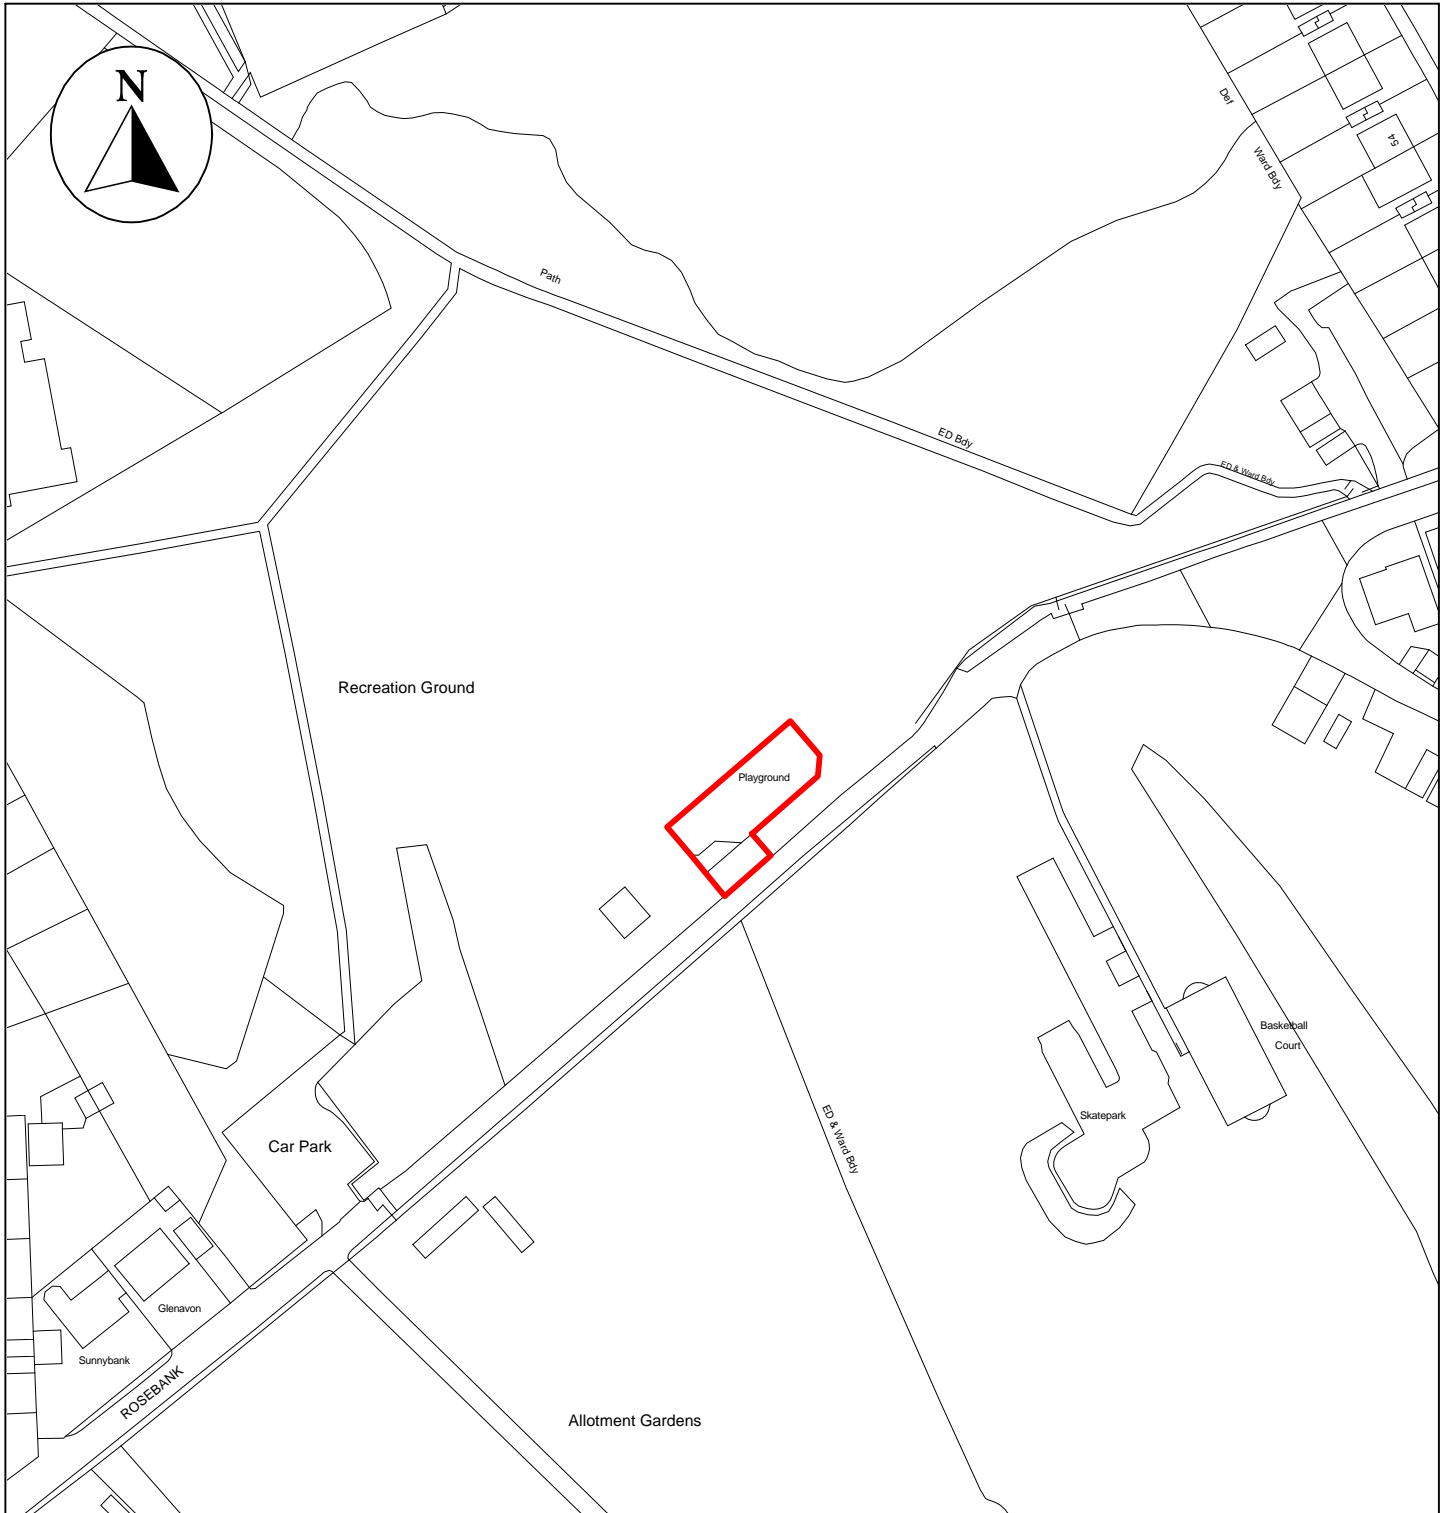

Public Space Protection Order Cumberland Council 2024

ANTI-SOCIAL BEHAVIOUR CRIME AND
POLICING ACT 2014

Rosebank Play Area, Hensingham, Whitehaven, CA28 8QL

Neighbourhoods
Education and Enforcement
Allerdale House
Workington
CA14 3YJ

Scale: 1 : 1,250
Date: February 2024

©crown copyright database rights 2024
ordnance survey AC0000861732